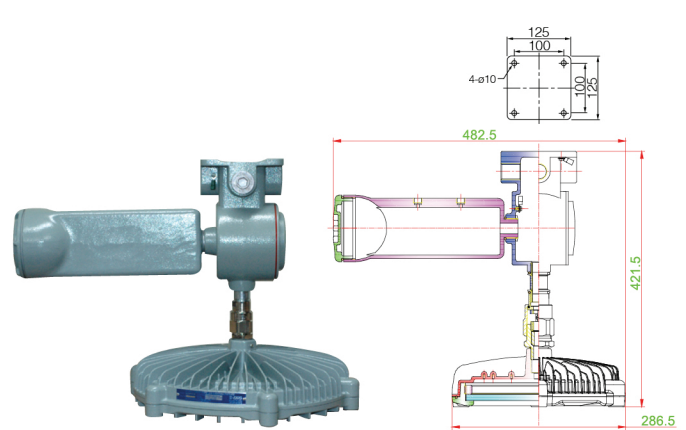

Pendant Type

Ceiling Type

90° Bracket Type

40° Bracket Type

## Flameproof Type LED Lighting Fixtures Data (SMPS 외장형)

\* 방폭 · 방수 / 분진 등급 : Ex d IIC T6 IP65 / Ex tD A21 T85°C IP65 \*

Type	Model Number	Lamp Watt(W)	Weight(kg)
Pendant 천정 긴형	WFLL-D-180D	80	11
	WFLL-D-1100D	100	11
	WFLL-D-180D	120	11
	WFLL-D-1120D	150	
Ceiling 천정형	WFLL-D-280D	80	10,5
	WFLL-D-2100D	100	10,5
	WFLL-D-2120D	120	10,5
	WFLL-D-2150D	150	
90° Bracket	WFLL-D-380D	80	11
	WFLL-D-3100D	100	11
	WFLL-D-3120D	120	11
	WFLL-D-3150D	150	
40° Bracket	WFLL-D-480D	80	11
	WFLL-D-4100D	100	11
	WFLL-D-4120D	120	11
	WFLL-D-4150D	150	
Pole	WFLL-D-580D	80	
	WFLL-D-5100D	100	
	WFLL-D-5120D	120	
	WFLL-D-5150D	150	
전 원	AC 220V / 50/60Hz		

재질 : Mounting Box, Body : Die Cast Aluminum Alloy  
 Converter Body : Cast Aluminum Alloy / Glass : Heat Resistant Hard Glass  
 Glass Guard : STS304