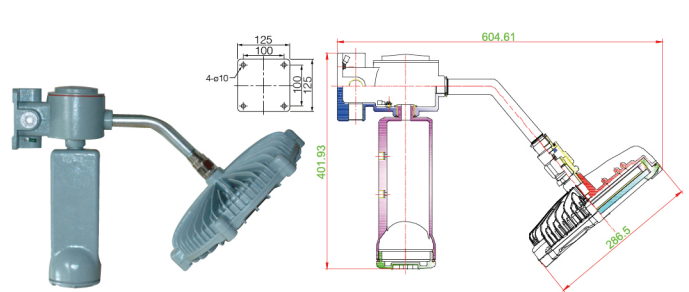

Pendant Type

Ceiling Type

90° Bracket Type

40° Bracket Type

## Flameproof Type LED Lighting Fixtures Data (SMPS 외장형)

\* 방폭 · 방수 / 분진 등급 : Ex d IIC T6 IP65 / Ex tD A21 T85°C IP65 \*

Type	Model Number	Lamp Watt(W)	Weight(kg)
Pendant 천정 긴형	WFLL-D-180D	80	11
	WFLL-D-1100D	100	11
	WFLL-D-180D	120	11
	WFLL-D-1120D	150	
Ceiling 천정형	WFLL-D-280D	80	10,5
	WFLL-D-2100D	100	10,5
	WFLL-D-2120D	120	10,5
	WFLL-D-2150D	150	
90° Bracket	WFLL-D-380D	80	11
	WFLL-D-3100D	100	11
	WFLL-D-3120D	120	11
	WFLL-D-3150D	150	
40° Bracket	WFLL-D-480D	80	11
	WFLL-D-4100D	100	11
	WFLL-D-4120D	120	11
	WFLL-D-4150D	150	
Pole	WFLL-D-580D	80	
	WFLL-D-5100D	100	
	WFLL-D-5120D	120	
	WFLL-D-5150D	150	
전 원	AC 220V / 50/60Hz		

재질 : Mounting Box, Body : Die Cast Aluminum Alloy  
 Converter Body : Cast Aluminum Alloy / Glass : Heat Resistant Hard Glass  
 Glass Guard : STS304