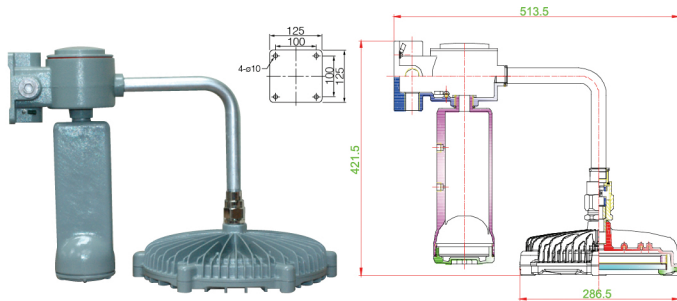

Pendant Type

Ceiling Type

90° Bracket Type

40° Bracket Type

## Flameproof Type LED Lighting Fixtures Data (SMPS 외장형)

\* 방폭 · 방수 / 분진 등급 : Ex d IIC T6 IP65 / Ex tD A21 T85°C IP65 \*

Type	Model Number	Lamp Watt(W)	Weight(kg)
Pendant 천정 긴형	WFLL-D-180D	80	11
	WFLL-D-1100D	100	11
	WFLL-D-180D	120	11
	WFLL-D-1120D	150	
Ceiling 천정형	WFLL-D-280D	80	10,5
	WFLL-D-2100D	100	10,5
	WFLL-D-2120D	120	10,5
	WFLL-D-2150D	150	
90° Bracket	WFLL-D-380D	80	11
	WFLL-D-3100D	100	11
	WFLL-D-3120D	120	11
	WFLL-D-3150D	150	
40° Bracket	WFLL-D-480D	80	11
	WFLL-D-4100D	100	11
	WFLL-D-4120D	120	11
	WFLL-D-4150D	150	
Pole	WFLL-D-580D	80	
	WFLL-D-5100D	100	
	WFLL-D-5120D	120	
	WFLL-D-5150D	150	
전 원	AC 220V / 50/60Hz		

재질 : Mounting Box, Body : Die Cast Aluminum Alloy  
 Converter Body : Cast Aluminum Alloy / Glass : Heat Resistant Hard Glass  
 Glass Guard : STS304