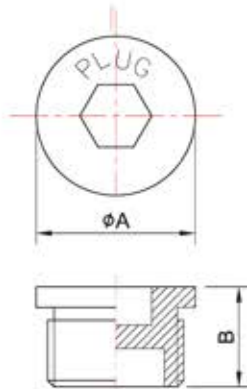

Ex d IIC

Plug

• Data

모 델	Hub Size	Dimensions (mm)		무 계 g
		ØA	B	
PP-16	16 (1/2")	26	23	62
PP-22	22 (3/4")	33	23	99
PP-28	28 (1")	38	27	172
PP-36	36 (1 1/4")	49	28	302
PP-42	42 (1 1/2")	53	33	442
PP-54	54 (2")	64.5	35	668
PP-70	70 (2 1/2")	82	38	1,458
PP-82	82 (3")	94	41	1,889
PP-104	104 (4")	119.5	41	3,192

• Materials Data

Descriptions	Materials
Body	Die-casting

Ex d IIC

Nipples

• Data

모 델	Hub Size	Dimensions (mm)			무 계 kg
		ØD	S	L	
NN-16	16 (1/2")				
NN-22	22 (3/4")				
NN-28	28 (1")				
NN-36	36 (1 1/4")				
NN-42	42 (1 1/2")				
NN-54	54 (2")				
NN-70	70 (2 1/2")				
NN-82	82 (3")				
NN-104	104 (4")				

• Materials Data

Descriptions	Materials
Body	Carbon Steel

Ex d IIC

Drain

Breathers

• Drain Data

Model Number	Hub Size
XD-310	16 (1/2")

• Breathers Data

Model Number	Hub Size
XD-10	16 (1/2")

• Materials Data

Descriptions	Materials
Body	Brass & Stainless Steel