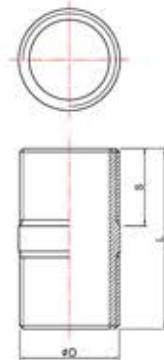

Ex d IIC

Plug

• Data

모 델	Hub Size	Dimensions (mm)		무 계 g
		ØA	B	
PP-16	16 (1/2")	26	23	62
PP-22	22 (3/4")	33	23	99
PP-28	28 (1")	38	27	172
PP-36	36 (1 1/4")	49	28	302
PP-42	42 (1 1/2")	53	33	442
PP-54	54 (2")	64.5	35	668
PP-70	70 (2 1/2")	82	38	1,458
PP-82	82 (3")	94	41	1,889
PP-104	104 (4")	119.5	41	3,192

• Materials Data

Descriptions	Materials
Body	Die-casting

Ex d IIC

Nipples

• Data

모 델	Hub Size	Dimensions (mm)			무 계 kg
		ØD	S	L	
NN-16	16 (1/2")				
NN-22	22 (3/4")				
NN-28	28 (1")				
NN-36	36 (1 1/4")				
NN-42	42 (1 1/2")				
NN-54	54 (2")				
NN-70	70 (2 1/2")				
NN-82	82 (3")				
NN-104	104 (4")				

• Materials Data

Descriptions	Materials
Body	Carbon Steel

Ex d IIC

Drain

Breathers

• Drain Data

Model Number	Hub Size
XD-310	16 (1/2")

• Breathers Data

Model Number	Hub Size
XD-10	16 (1/2")

• Materials Data

Descriptions	Materials
Body	Brass & Stainless Steel